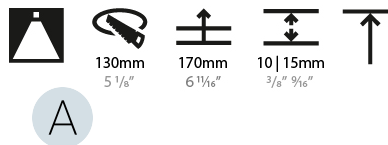

PHYSICAL

Shape: Round
Diameter (mm): 139
Diameter (in): 5 1/2
Height (mm): 151
Height (in): 5 15/16
Ceiling Thickness (mm): 10 / 12.5 / 15
Ceiling Thickness (in): 3/8 or 1/2 or 9/16
Min. Recessing Depth (mm): 170
Min. Recessing Depth (in): 6 11/16
Light Distribution: Downlight
Weight (kg): 0.926
Weight (lbs): 2.04
Fixture Finish: SSR / BKV / CWI / CRY / HAB / LAG / UFT / ITA / RUA / RUR / MIC / FTG / MYG / TWT / LOD / PUS / FRO / FUP / KIA / POP / BLS / SPG / MEY / GOH / GUM / CHC / COM / ABZ / JAG / OBR / MOS / ROR
Fixture Material: Aluminum Die Cast
Cut-out Measurements: 130mm / 5 1/8"

ELECTRICAL

Lamp Type: LED (Zhaga Standard)
Input Wattage (W): 28.6
Total Output Wattage (W): 26.4
Dimming: Tri-Mode (Non-Dimming and Phase Dimming (120Vac only) and 0-10V Dimming)
Driver Included: No
Driver Location: Recessed Housing
Driver Type: Constant Current - Universal
Driver Class: Class 2
Housing: See components
Input Voltage (V): 120 - 277
Constant Current (MA): 700

LED

Number of LEDs: 1
Color Temperature (°K): 2700 / 3000 / 3500 / 4000
Max. Delivered Lumen (lm): 2030 / 2080 / 2186 / 2230
Nominal Lumen (lm): 3210 / 3290 / 3459 / 3530
CRI: >90 CRI
Efficiency (%): 0.631
Lamp Life (hrs): 50000

OPTICAL

Reflector: 20 / 25 / 40

RATINGS AND CERTIFICATIONS

Certified By: Certified for North American Standards
IP rating: IP20