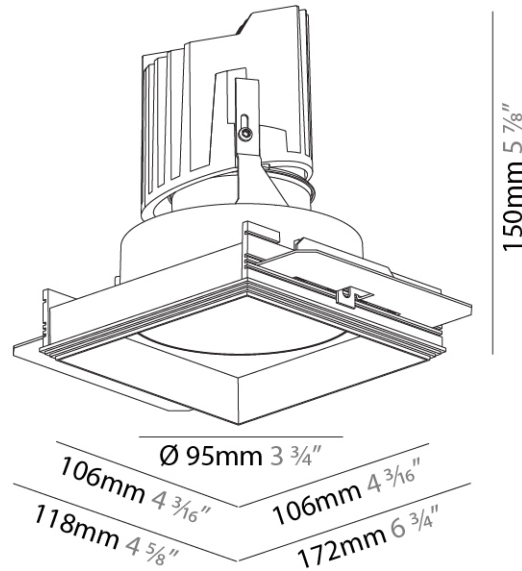

Shape: Square
Diameter (mm): 95
Diameter (in): 3 3/4
Length (mm): 106
Length (in): 4 3/16
Width (mm): 106
Width (in): 4 3/16
Depth (mm): 150
Depth (in): 5 7/8

Ceiling Thickness (mm): 10 / 12.5 / 15 / 25
Ceiling Thickness (in): 3/8 or 1/2 or 9/16 or 1

Min. Recessing Depth (mm): 170
Min. Recessing Depth (in): 6 11/16
Light Distribution: Downlight

Weight (kg): 0.705
Weight (lbs): 1.55

Fixture Finish: SSR / BKV / CWI / CRY / HAB / LAG / UFT / ITA / RUA / RUR / MIC / FTG / MYG / TWT / LOD / PUS / FRO / FUP / KIA / POP / BLS / SPG / MEY / GOH / GUM / CHC / COM / ABZ / JAG / OBR / MOS / ROR

Fixture Material: Aluminum Die Cast
Cut-out Measurements: 120mm / 4 3/4" x 120mm / 4 3/4"
Upon Request: Unique Ceiling Thickness

ELECTRICAL

Lamp Type: LED (Zhaga Standard)
Input Wattage (W): 15.5
Total Output Wattage (W): 14.5
Dimming: Tri-Mode (Non-Dimming and Phase Dimming (120Vac only) and 0-10V Dimming)

Driver Included: No
Driver Location: Recessed Housing
Driver Type: Constant Current - Universal
Driver Class: Class 2
Housing: See components
Input Voltage (V): 120 - 277
Constant Current (MA): 500

LED

Number of LEDs: 1
Color Temperature (°K): 2700 / 3000 / 3500 / 4000
Max. Delivered Lumen (lm): 940 / 980 / 1029 / 1050
Nominal Lumen (lm): 1386 / 1438 / 1511 / 1542
CRI: >90 CRI
Efficiency (%): 87.9 / 88.4 / 87.9
Lamp Life (hrs): 50000

Upon Request: RGB-W Tunable White Special Color Temperature Special LED

OPTICAL

Reflector: 20 / 40 / 60
Upon Request: Special Beam Angles

© 2024 Zaneen Lighting, Inc. 188-3382, F 416-247-9319, www.zaneen.com

Available for international specifications by adding 'INT' at the end of the existing Model #. For assistance on 'custom' specifications, contact zteam@zaneen.com. In a constant effort to supply the best product, we reserve the right to change specifications or materials without notice. The most recent specification sheets are found at zaneen.com

IP rating: IP20