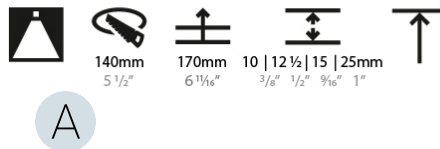

ELECTRICAL

Lamp Type: LED (Zhaga Standard)
Input Wattage (W): 13.2 / 16.5
Total Output Wattage (W): 12.1 / 14.7
Dimming: Tri-Mode (Non-Dimming and Phase Dimming (120Vac only) and 0-10V Dimming)
Driver Included: No
Driver Location: Recessed Housing
Driver Type: Constant Current - Universal
Driver Class: Class 2
Housing: See components
Input Voltage (V): 120 - 277
Constant Current (MA): 350

LED

Number of LEDs: 1
Color Temperature (°K): 2700 / 3000 / 3500 / 4000
Max. Delivered Lumen (lm): 814 / 877 / 911 / 930
Nominal Lumen (lm): 1246 / 1342 / 1396 / 1424
CRI: >90 CRI
Efficiency (%): 90.5
Lamp Life (hrs): 50000
Upon Request: RGB-W Tunable White Special Color Temperature Special LED

OPTICAL

Reflector°: 10
Optic°: Lens Pack - No Lens / Linear Spread Lens / Honeycomb / Spread Lens
Upon Request: Special Beam Angles

RATINGS AND CERTIFICATIONS

382, F 416-247-9319, www.zaneen.com
Certified by Intertek for North American Standards at the end of the existing Model #. For assistance on 'custom' specifications, contact zteam@zaneen.com.
In a constant effort to supply the best product, we reserve the right to change specifications or materials without notice. The most recent specification sheets are found at zaneen.com
IP rating: IP20