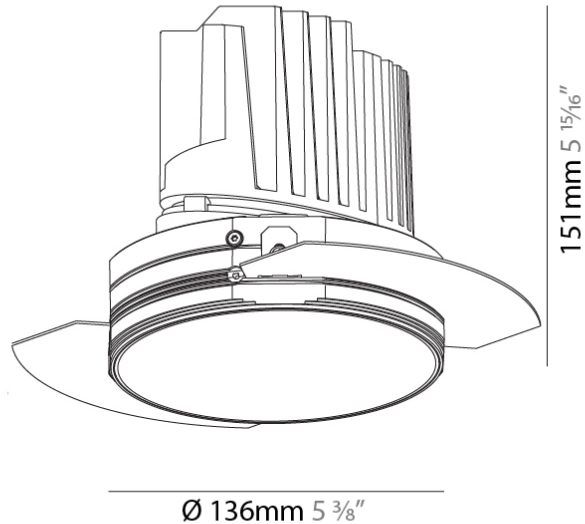

ELECTRICAL

Lamp Type: LED (Zhaga Standard)
Input Wattage (W): 28
Total Output Wattage (W): 26.4
Dimming: Tri-Mode (Non-Dimming and Phase Dimming (120Vac only) and 0-10V Dimming)
Driver Included: No
Driver Location: Recessed Housing
Driver Type: Constant Current - Universal
Driver Class: Class 2
Housing: See components
Input Voltage (V): 120 - 277
Constant Current (MA): 700

LED

Number of LEDs: 1
Color Temperature (°K): 2700 / 3000 / 3500 / 4000
Max. Delivered Lumen (lm): 2156 / 2244 / 2377 / 2425
Nominal Lumen (lm): 2909 / 3028 / 3208 / 2373
CRI: >90 CRI
Lamp Life (hrs): 50000
Upon Request: RGB-W Tunable White Special Color Temperature Special LED

OPTICAL

Reflector°: 18 / 34
Optic°: Lens Pack - No Lens / Linear Spread Lens / Honeycomb / Spread Lens
Adjustability: Fixed
Upon Request: Special Beam Angles

RATINGS AND CERTIFICATIONS

382, F 416-247-9319, www.zaneen.com
Certified and Compliant for North American Standards at the end of the existing Model #. For assistance on 'custom' specifications, contact zteam@zaneen.com.
In a constant effort to supply the best product, we reserve the right to change specifications or materials without notice. The most recent specification sheets are found at zaneen.com
IP rating: IP20