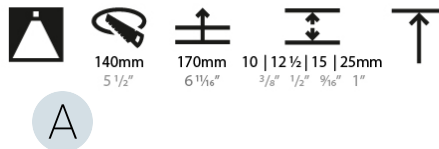

ELECTRICAL

Lamp Type: LED (Zhaga Standard)
Input Wattage (W): 28
Total Output Wattage (W): 26.4
Dimming: Tri-Mode (Non-Dimming and Phase Dimming (120Vac only) and 0-10V Dimming)
Driver Included: No
Driver Location: Recessed Housing
Driver Type: Constant Current - Universal
Driver Class: Class 2
Housing: See components
Input Voltage (V): 120 - 277
Constant Current (MA): 700

LED

Number of LEDs: 1
Color Temperature (°K): 2700 / 3000 / 3500 / 4000
Max. Delivered Lumen (lm): 2156 / 2244 / 2377 / 2425
Nominal Lumen (lm): 2909 / 3028 / 3208 / 2373
CRI: >90 CRI
Lamp Life (hrs): 50000
Upon Request: RGB-W Tunable White Special Color Temperature Special LED

OPTICAL

Reflector°: 18 / 34
Optic°: Lens Pack - No Lens / Linear Spread Lens / Honeycomb / Spread Lens
Adjustability: Fixed
Upon Request: Special Beam Angles

RATINGS AND CERTIFICATIONS

382, F 416-247-9319, www.zaneen.com
Certified and Compliant for North American Standards at the end of the existing Model #. For assistance on 'custom' specifications, contact zteam@zaneen.com.
In a constant effort to supply the best product, we reserve the right to change specifications or materials without notice. The most recent specification sheets are found at zaneen.com
IP rating: IP20